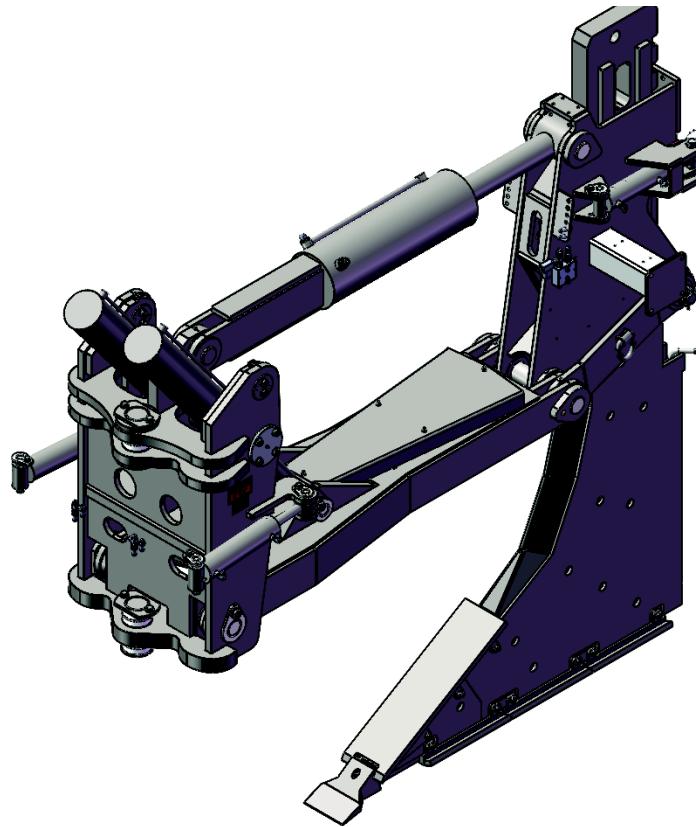

RWF INDUSTRIES

873 Devonshire Ave., Woodstock,

Ontario N4S 8Z4

Tel: (519) 421-0036

Toll Free: 1-800-263-1060

Fax: (519) 421-0028

Email: parts@rwfbron.com