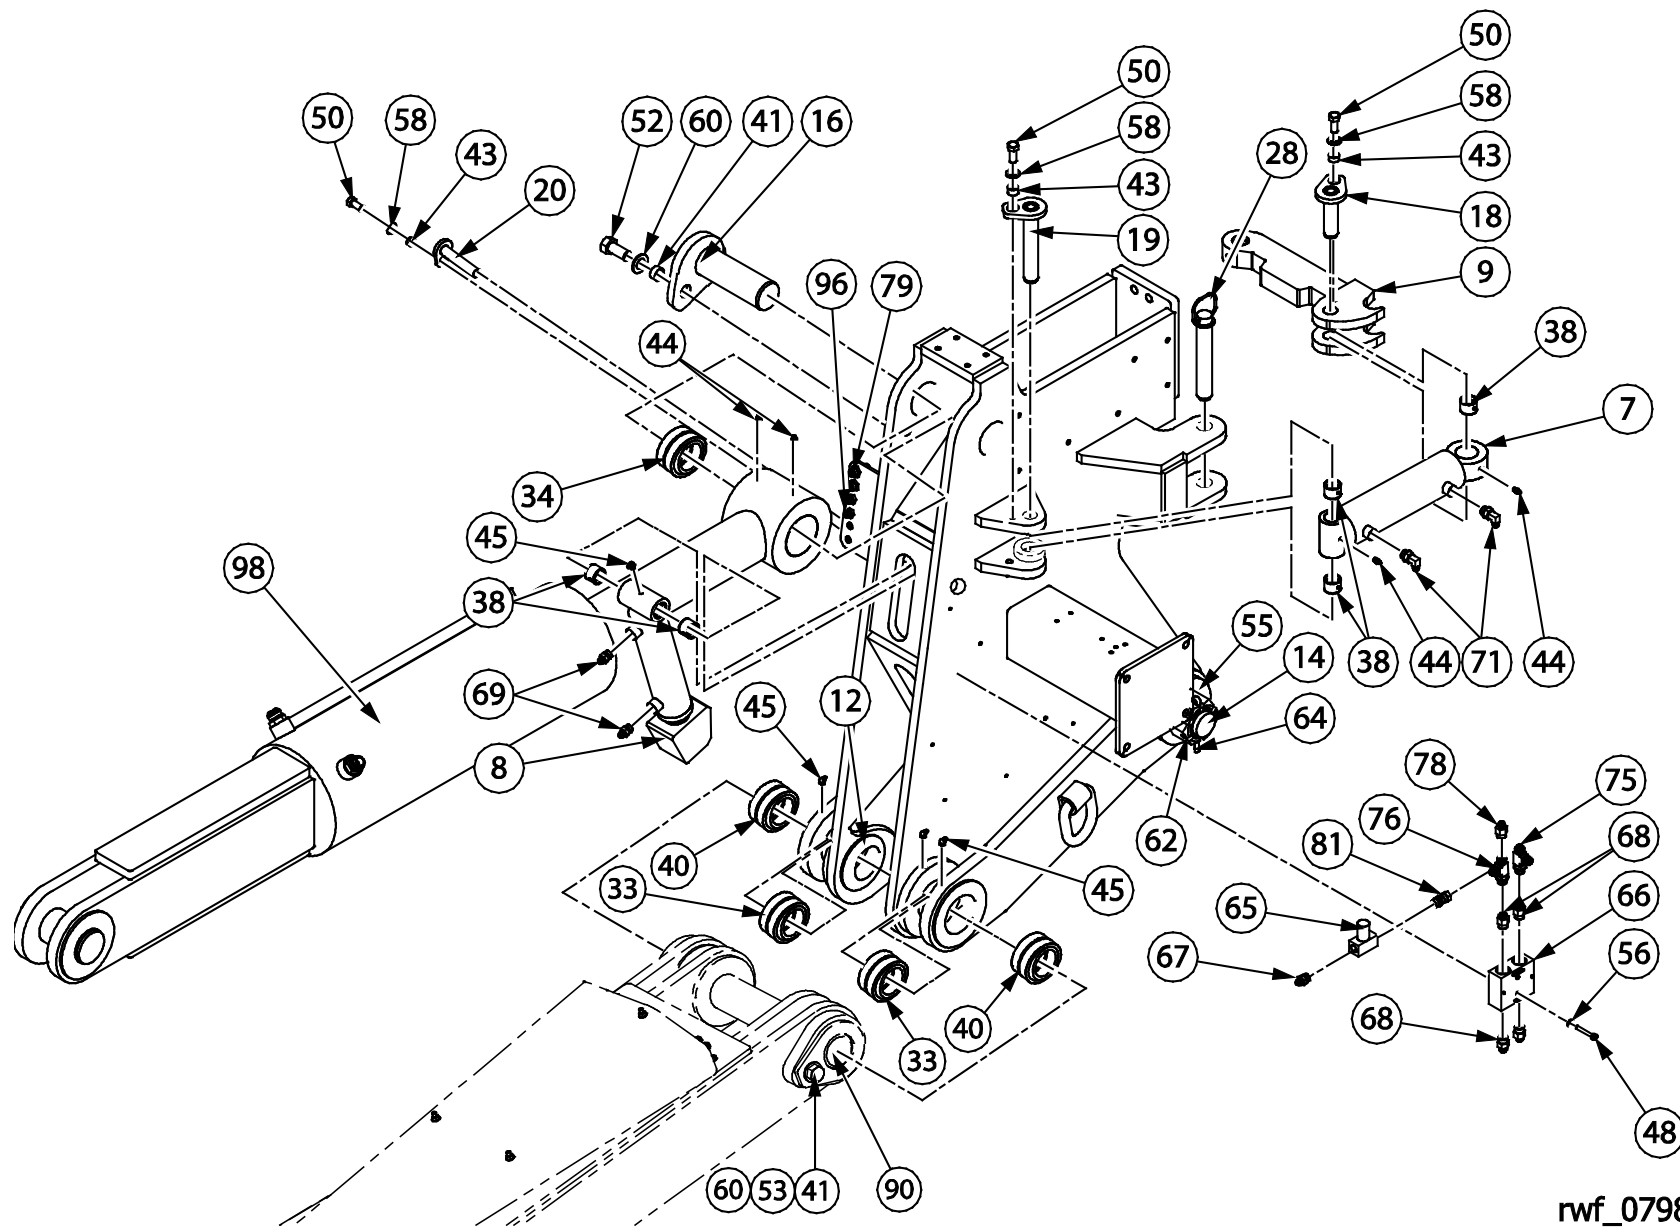

rwf_0772

Item	Quantity	Part Number	Description
5	2	12235	MAIN LIFT CYLINDERS (SEE SECTION 8 FOR ASSEMBLY BREAKDOWN)
6	2	114760	SWING CYLINDERS (SEE SECTION 6 FOR ASSEMBLY BREAKDOWN)
11	2	13414	TRUNNION CAP
13	2	116614	BUSHING RETAINER
15	2	114855	PIN ASSEMBLY
17	2	12271	PIN ASSEMBLY
23	2	114856	PIN ASSEMBLY
24	2	114860	PIN ASSEMBLY
25	2	114863	PIN ASSEMBLY
32	1	12006	SWIVEL BUSHING
35	4	15178	BUSHING
36	2	15181	BUSHING
37	4	15351	BUSHING
39	2	112755	BUSHING
41	4	114851	BOLT SPACER
42	4	114858	BOLT SPACER
43	4	114862	BOLT SPACER
44	5	80680	STRAIGHT GREASE FITTING
45	2	80682	90° GREASE FITTING
46	2	80770	RIVET
50	4	80090	HEX HEAD BOLT
51	12	80110	HEX HEAD BOLT
52	2	80157	HEX HEAD BOLT
53	2	80155	HEX HEAD BOLT
58	4	80581	WASHER
59	12	80582	WASHER
60	2	80584	WASHER
87	2	11983	WARNING SWING AREA DECAL
97	1	30994	MAIN MAST WELDMENT
98	1	9901092	ATTITUDE CYLINDER (SEE SECTION 3 FOR ASSEMBLY BREAKDOWN)

rwf_0773

Item	Quantity	Part Number	Description
27	1	116155	PIN ASSEMBLY
32	1	12006	SWIVEL BUSHING
34	2	12025	BUSHING
44	2	80680	STRAIGHT GREASE FITTING
98	1	9901092	ATTITUDE CYLINDER
*	1	12492	<ul style="list-style-type: none">• SEAL KIT

rwf_0774

Item	Quantity	Part Number	Description
31	2	12003	SWIVEL BUSHING
33	2	12022	BUSHING
39	2	112755	BUSHING
40	2	115599	BUSHING
41	4	114851	BOLT SPACER
45	4	80682	GREASE FITTING
53	3	80155	HEX HEAD BOLT
57	4	80578	WASHER
60	4	80584	WASHER
79	2	90469	STRAIGHT BULKHEAD ADAPTER
90	1	140501	PIN ASSEMBLY
92	1	21667	LOWER LINK WELDMENT
93	1	141555	HOSE COVER FORM
94	2	85105	TUBE CLAMP
96	2	90468	STRAIGHT BULKHEAD ADAPTER