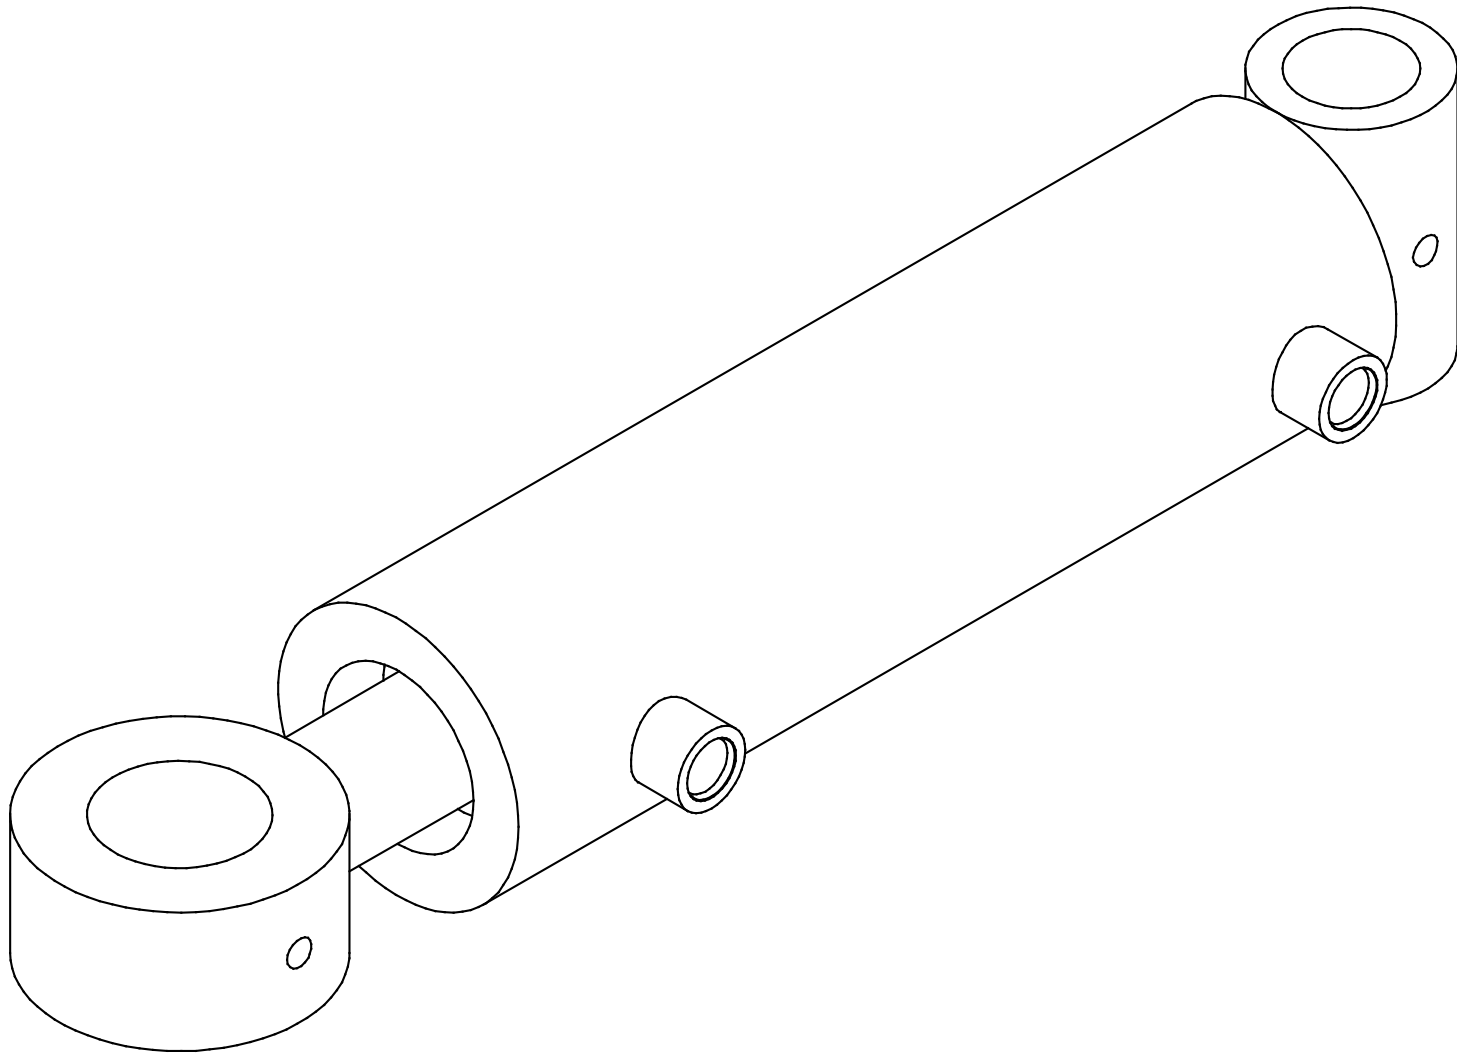

rwf_0126

Item	Quantity	Part Number	Description
1	1	12001	SWIVEL BUSHING
2	2	16311	BUSHING
3	1	14126	SEAL KIT