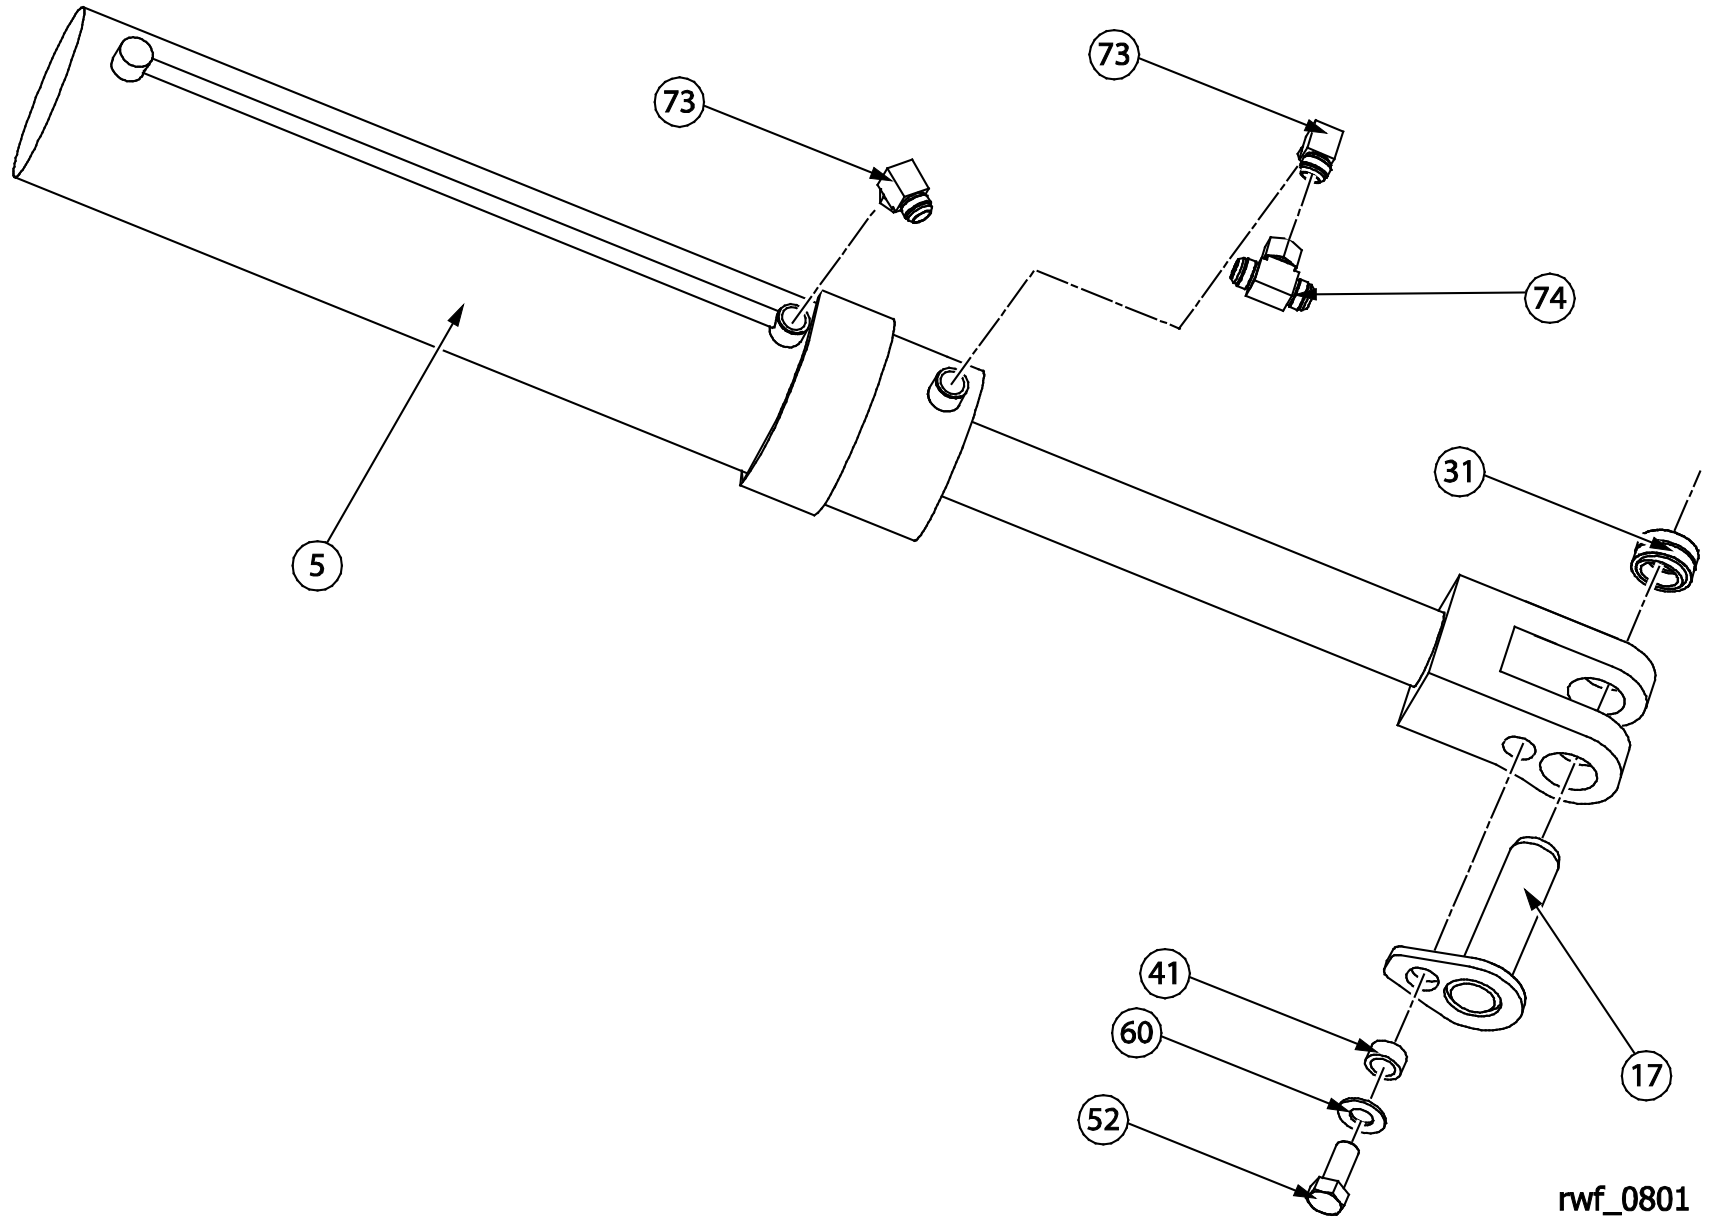

rwf_0801

Item	Quantity	Part Number	Description
5	2	12235	LIFT CYLINDER
*	1 EACH	12217	• BARREL WELDMENT
*	1 EACH	12321	• ROD WELDMENT
*	1 EACH	12303	• PISTON
*	1 EACH	12480	• STOVER NUT
*	1 EACH	12253	• GLAND
*	1 EACH	12488	• SEAL KIT
17	1 EACH	12271	PIN ASSEMBLY
31	1 EACH	12003	SWIVEL BUSHING
41	1 EACH	114851	BOLT SPACER
52	1 EACH	80157	HEX HEAD BOLT
60	1 EACH	80584	WASHER
73	2 EACH	90252	90° ADAPTER
74	1 EACH	90405	SWIVEL BRANCH TEE