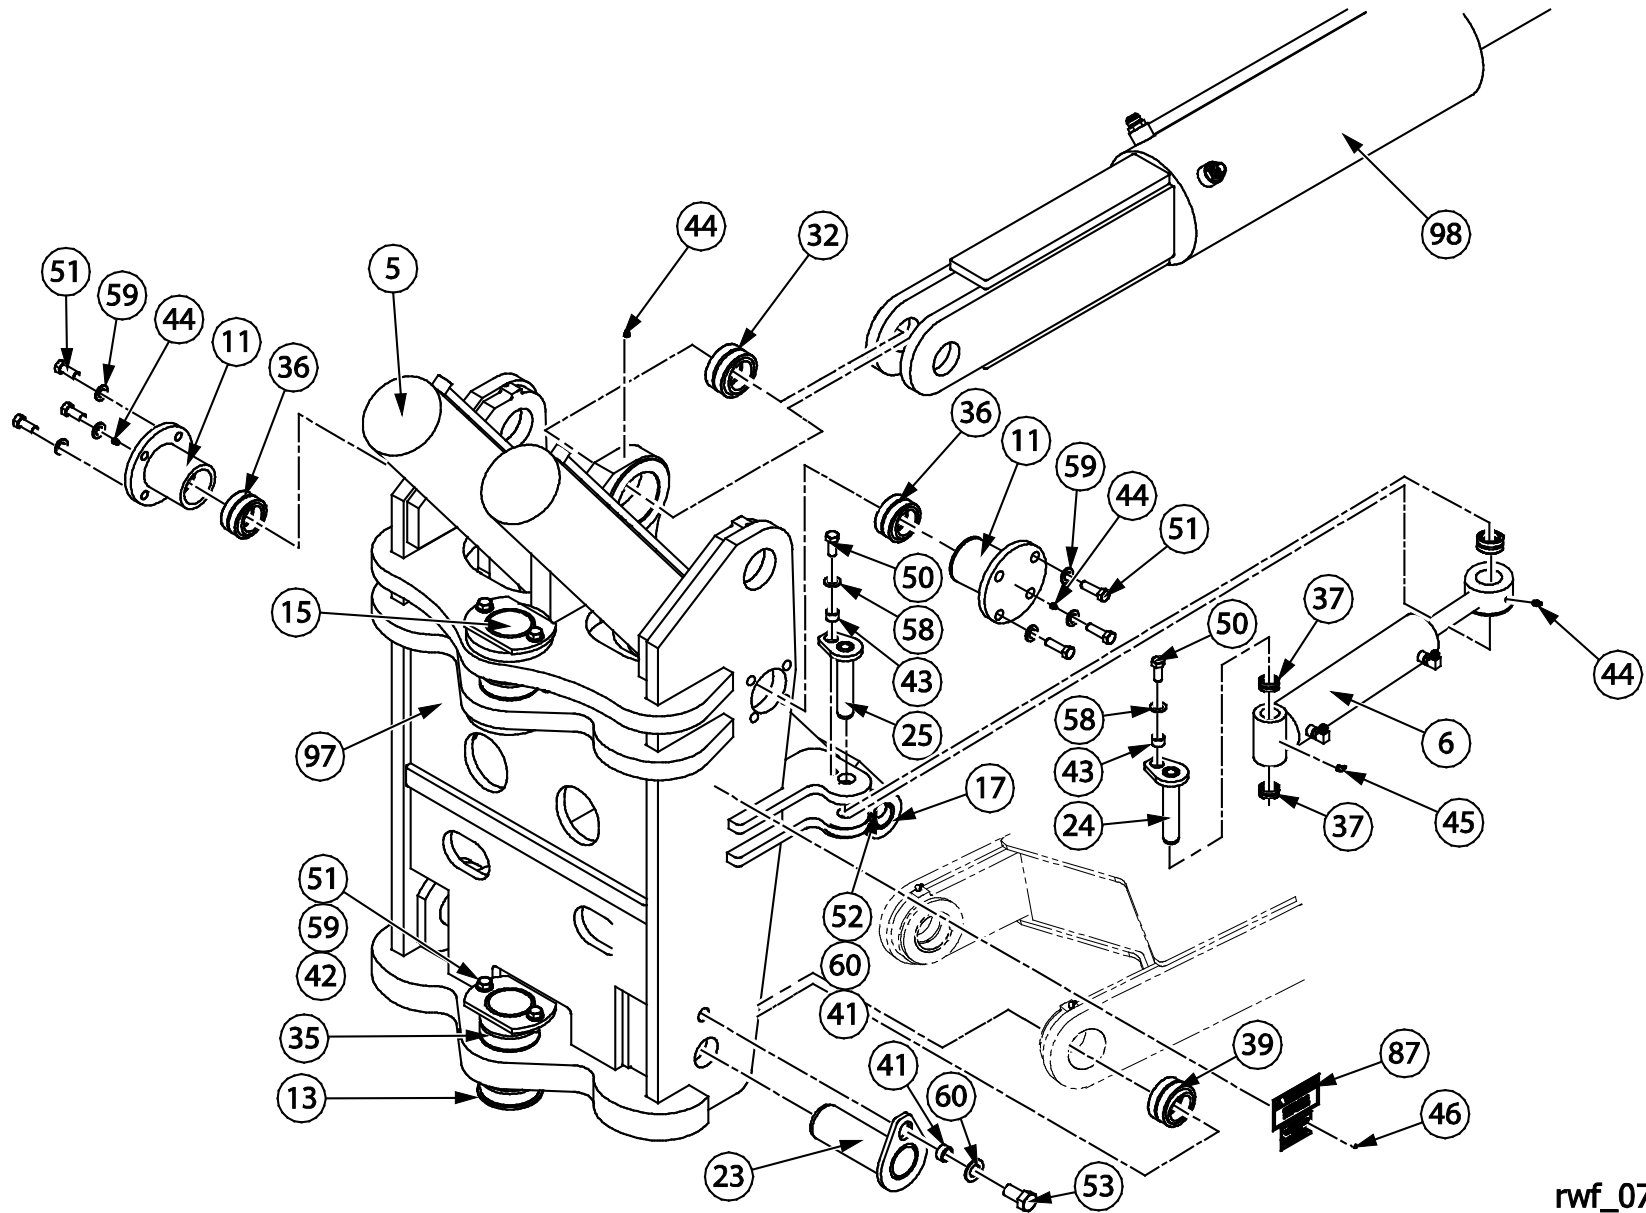

RC750

PARTS MANUAL

Item	Quantity	Part Number	Description
6	2	114760	SWING CYLINDERS (SEE SECTION 6 FOR ASSEMBLY BREAKDOWN)
13	2	116614	BUSHING RETAINER
15	2	114855	PIN ASSEMBLY
24	2	114860	PIN ASSEMBLY
35	4	15178	BUSHING
37	4	15351	BUSHING
42	4	114858	BOLT SPACER
43	2	114862	BOLT SPACER
50	2	80090	HEX HEAD BOLT
51	4	80110	HEX HEAD BOLT
58	2	80581	WASHER
59	4	80582	WASHER
75	2	90413	SWIVEL RUN TEE
79	4	90469	STRAIGHT BULKHEAD ADAPTER

rwf_0772

Item	Quantity	Part Number	Description
5	2	12235	MAIN LIFT CYLINDERS (SEE SECTION 8 FOR ASSEMBLY BREAKDOWN)
6	2	114760	SWING CYLINDERS (SEE SECTION 6 FOR ASSEMBLY BREAKDOWN)
11	2	13414	TRUNNION CAP
13	2	116614	BUSHING RETAINER
15	2	114855	PIN ASSEMBLY
17	2	12271	PIN ASSEMBLY
23	2	114856	PIN ASSEMBLY
24	2	114860	PIN ASSEMBLY
25	2	114863	PIN ASSEMBLY
32	1	12006	SWIVEL BUSHING
35	4	15178	BUSHING
36	2	15181	BUSHING
37	4	15351	BUSHING
39	2	112755	BUSHING
41	4	114851	BOLT SPACER
42	4	114858	BOLT SPACER
43	4	114862	BOLT SPACER
44	5	80680	STRAIGHT GREASE FITTING
45	2	80682	90° GREASE FITTING
46	2	80770	RIVET
50	4	80090	HEX HEAD BOLT
51	12	80110	HEX HEAD BOLT
52	2	80157	HEX HEAD BOLT
53	2	80155	HEX HEAD BOLT
58	4	80581	WASHER
59	12	80582	WASHER
60	2	80584	WASHER
87	2	11983	WARNING SWING AREA DECAL
97	1	30994	MAIN MAST WELDMENT
98	1	9901092	ATTITUDE CYLINDER (SEE SECTION 3 FOR ASSEMBLY BREAKDOWN)

rwf_0773

Item	Quantity	Part Number	Description
27	1	116155	PIN ASSEMBLY
32	1	12006	SWIVEL BUSHING
34	2	12025	BUSHING
44	2	80680	STRAIGHT GREASE FITTING
98	1	9901092	ATTITUDE CYLINDER
*	1	12492	<ul style="list-style-type: none">• SEAL KIT