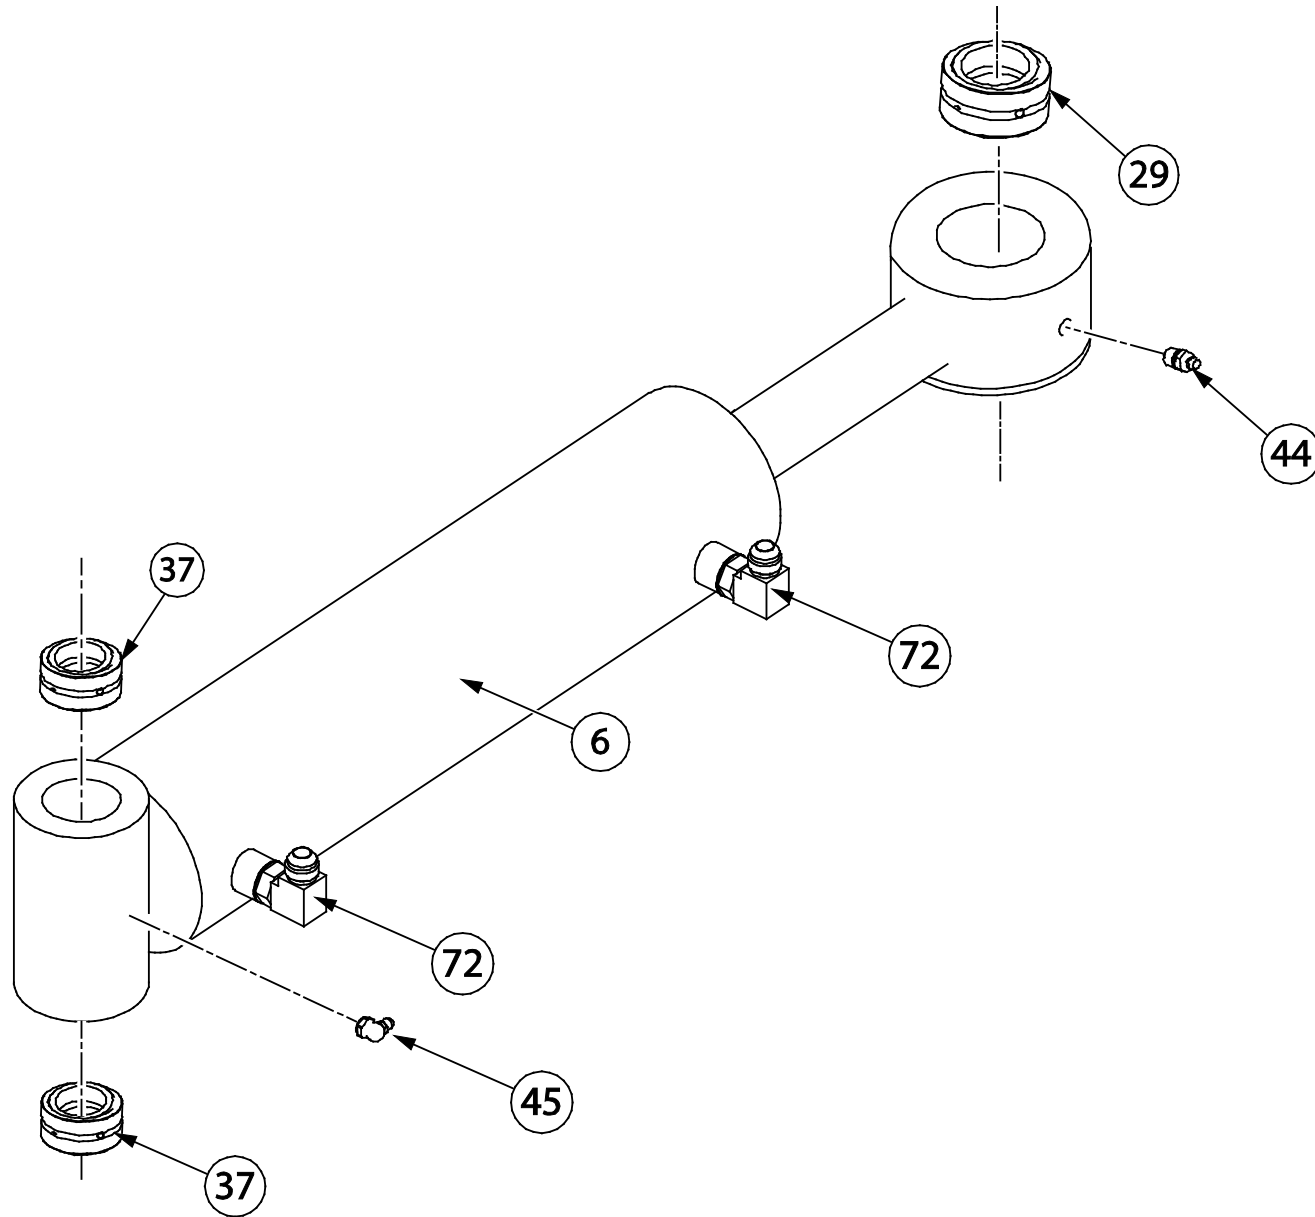

rwf_0773

Item	Quantity	Part Number	Description
27	1	116155	PIN ASSEMBLY
32	1	12006	SWIVEL BUSHING
34	2	12025	BUSHING
44	2	80680	STRAIGHT GREASE FITTING
98	1	9901092	ATTITUDE CYLINDER
*	1	12492	<ul style="list-style-type: none">• SEAL KIT

rwf_0774

Item	Quantity	Part Number	Description
31	2	12003	SWIVEL BUSHING
33	2	12022	BUSHING
39	2	112755	BUSHING
40	2	115599	BUSHING
41	4	114851	BOLT SPACER
45	4	80682	GREASE FITTING
53	3	80155	HEX HEAD BOLT
57	4	80578	WASHER
60	4	80584	WASHER
79	2	90469	STRAIGHT BULKHEAD ADAPTER
90	1	140501	PIN ASSEMBLY
92	1	21667	LOWER LINK WELDMENT
93	1	141555	HOSE COVER FORM
94	2	85105	TUBE CLAMP
96	2	90468	STRAIGHT BULKHEAD ADAPTER

rwf_0798

Item	Quantity	Part Number	Description
7	1	9900433	BLADE LOCK CYLINDER (SEE SECTION 7 FOR ASSEMBLY BREAKDOWN)
8	1	13417	WEDGE LOCK CYLINDER (SEE SECTION 9 FOR ASSEMBLY BREAKDOWN)
9	1	114615	LOCKING ARM
12	2	13033	RETAINER PLATE
14	1	17639	BLADE HOLDER PIN
16	1	12281	PIN ASSEMBLY
18	1	12264	PIN ASSEMBLY
19	1	12266	PIN ASSEMBLY
20	1	110734	PIN ASSEMBLY
28	1	9900441	HITCH PIN
33	2	12022	BUSHING
34	1	12025	BUSHING
38	5	16311	BUSHING
40	2	115599	BUSHING
41	2	114851	BOLT SPACER
43	4	114862	BOLT SPACER
44	4	80680	STRAIGHT GREASE FITTING
45	4	80682	90° GREASE FITTING
50	4	80090	HEX HEAD BOLT
52	1	80157	HEX HEAD BOLT
53	1	80155	HEX HEAD BOLT
55	1	12294	WASHER PLATE
56	2	80577	WASHER
58	4	80581	WASHER
60	2	80584	WASHER
62	1	80545	SLOTTED NUT
64	1	80660	COTTER PIN
65	1	11171	RESTRICTOR VALVE
66	1	13161	DOUBLE LOCK VALVE
67	1	90021	STRAIGHT ADAPTER
68	3	90073	STRAIGHT ADAPTER
69	2	90070	STRAIGHT ADAPTER
71	2	90245	90° ADAPTER

Item	Quantity	Part Number	Description
75	1	90413	SWIVEL RUN TEE
76	1	90524	RUN TEE
78	1	90359	STRAIGHT SWIVEL REDUCER ADAPTER
79	2	90469	STRAIGHT BULKHEAD ADAPTER
90	1	140501	PIN ASSEMBLY
96	2	90468	STRAIGHT BULKHEAD ADAPTER
98	1	9901092	ATTITUDE CYLINDER (SEE SECTION 3 FOR ASSEMBLY BREAKDOWN)