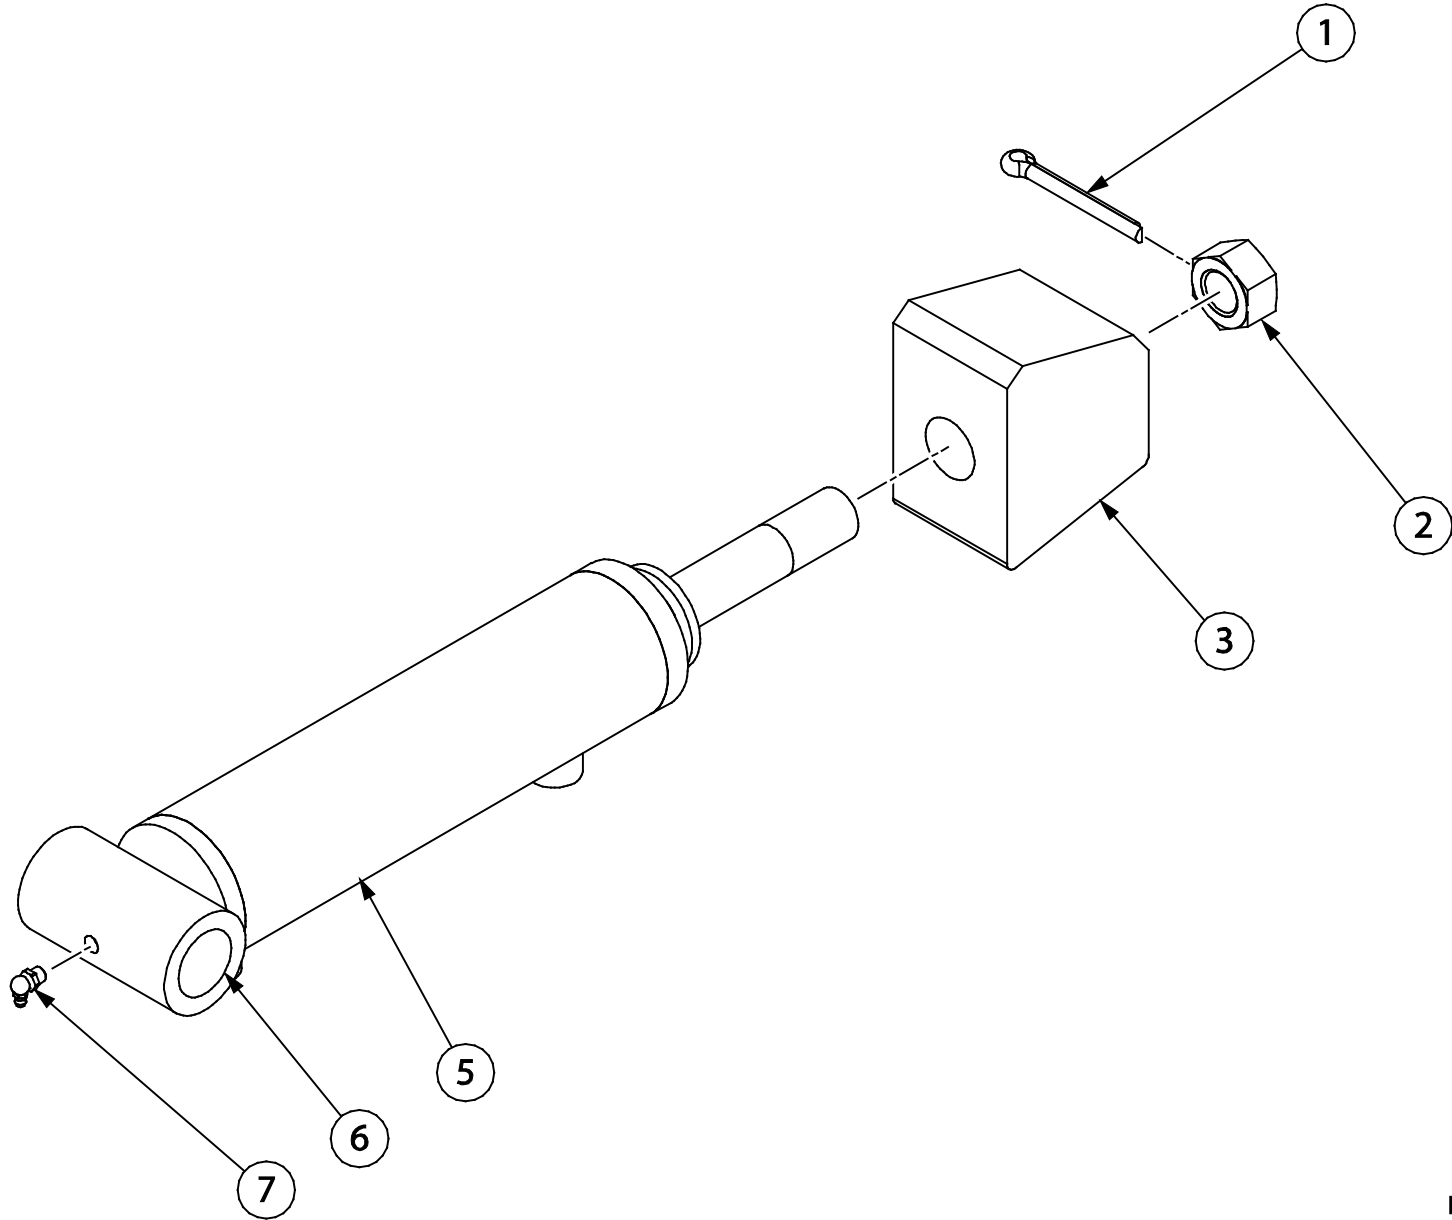

Item	Quantity	Part Number	Description
75	1	90413	SWIVEL RUN TEE
76	1	90524	RUN TEE
78	1	90359	STRAIGHT SWIVEL REDUCER ADAPTER
79	2	90469	STRAIGHT BULKHEAD ADAPTER
90	1	140501	PIN ASSEMBLY
96	2	90468	STRAIGHT BULKHEAD ADAPTER
98	1	9901092	ATTITUDE CYLINDER (SEE SECTION 3 FOR ASSEMBLY BREAKDOWN)

rwf_0799

Item	Quantity	Part Number	Description
6	2	114760	SWING CYLINDERS
*	1 EACH	123814	• SEAL KIT
29	1 EACH	10722	SWIVEL BUSHING
37	2 EACH	15351	BUSHING
44	1 EACH	80680	STRAIGHT GREASE FITTING
45	1 EACH	80682	90° GREASE FITTING
72	2 EACH	90246	90° ADAPTER

rwf_0126

Item	Quantity	Part Number	Description
1	1	12001	SWIVEL BUSHING
2	2	16311	BUSHING
3	1	14126	SEAL KIT

rwf_0801

Item	Quantity	Part Number	Description
5	2	12235	LIFT CYLINDER
*	1 EACH	12217	• BARREL WELDMENT
*	1 EACH	12321	• ROD WELDMENT
*	1 EACH	12303	• PISTON
*	1 EACH	12480	• STOVER NUT
*	1 EACH	12253	• GLAND
*	1 EACH	12488	• SEAL KIT
17	1 EACH	12271	PIN ASSEMBLY
31	1 EACH	12003	SWIVEL BUSHING
41	1 EACH	114851	BOLT SPACER
52	1 EACH	80157	HEX HEAD BOLT
60	1 EACH	80584	WASHER
73	2 EACH	90252	90° ADAPTER
74	1 EACH	90405	SWIVEL BRANCH TEE