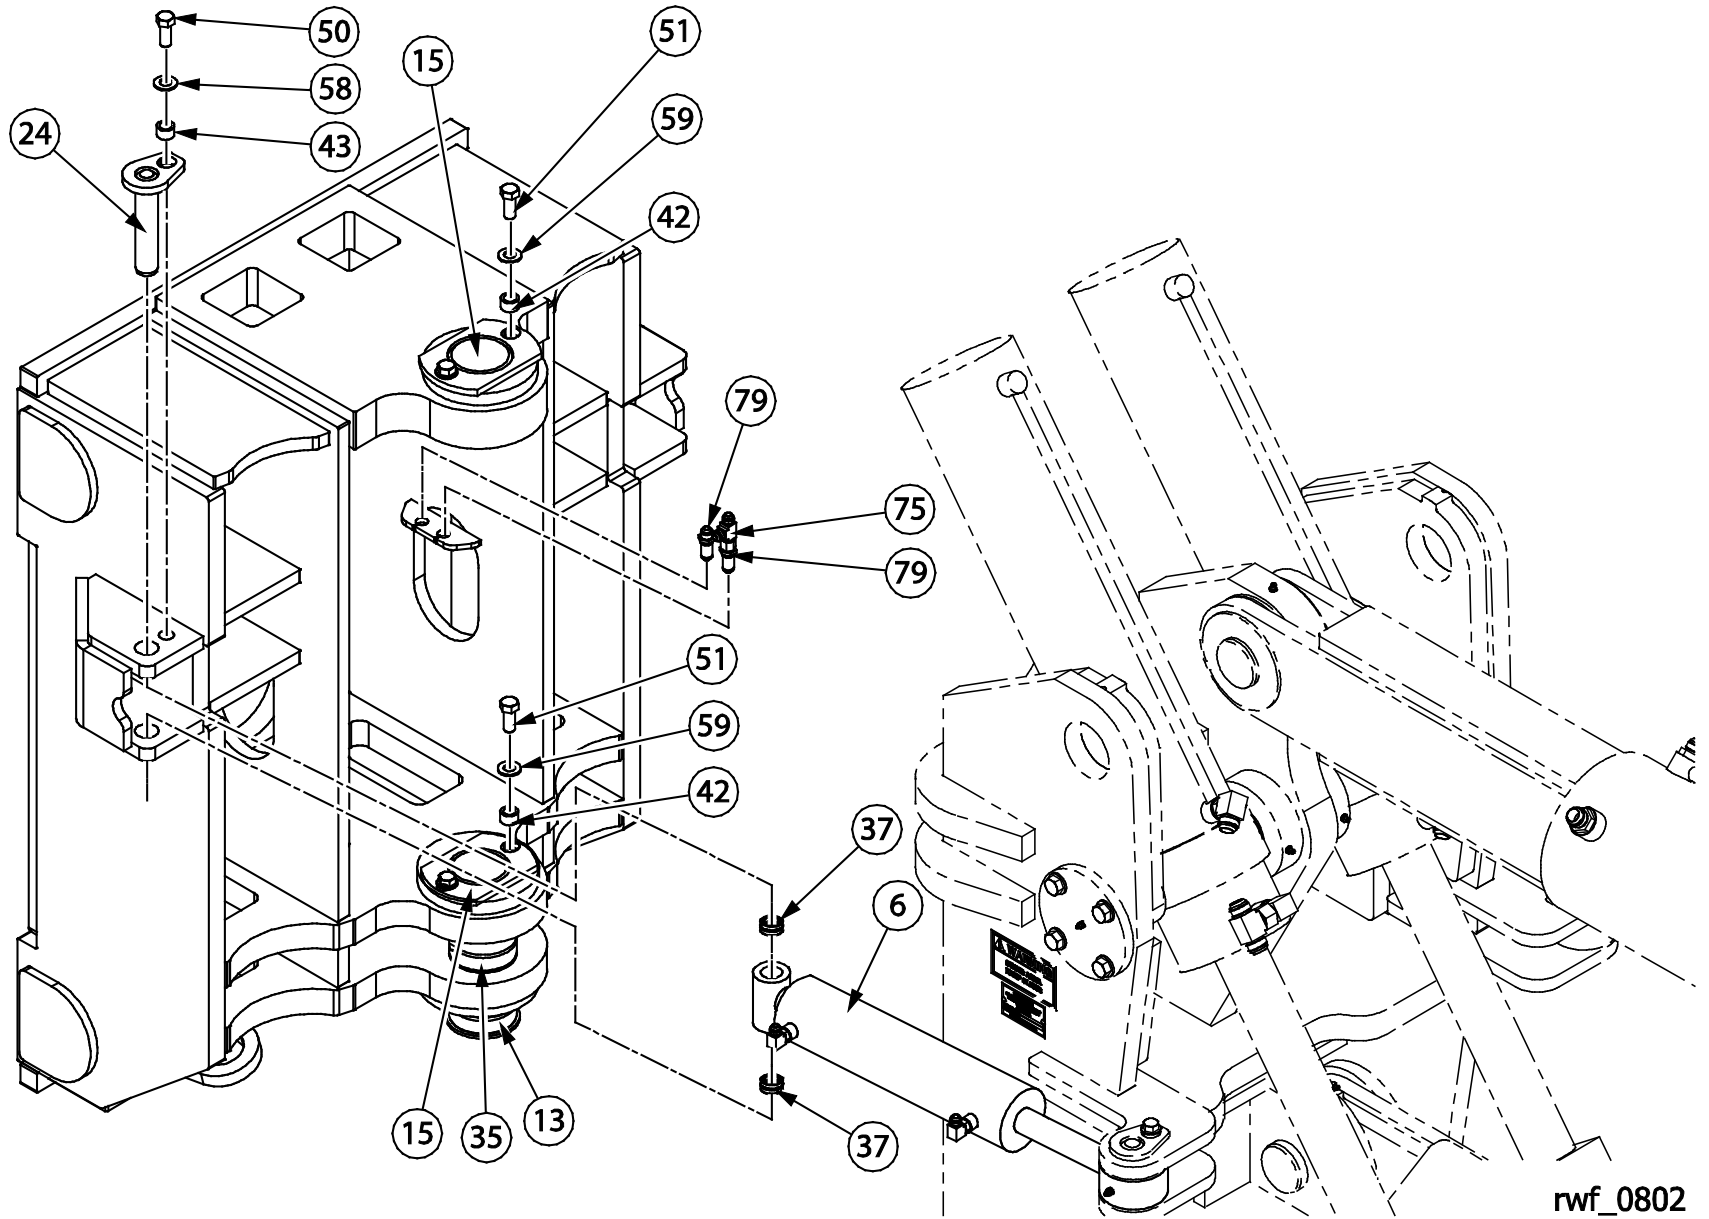

1 BACKPLATE (BACKPLATE SHOWN FOR ILLUSTRATIVE PUORPOSES ONLY)

rwf_0802

1 BACKPLATE (BACKPLATE SHOWN FOR ILLUSTRATIVE PUORPOSES ONLY)

RC750

PARTS MANUAL

Item	Quantity	Part Number	Description
6	2	114760	SWING CYLINDERS (SEE SECTION 6 FOR ASSEMBLY BREAKDOWN)
13	2	116614	BUSHING RETAINER
15	2	114855	PIN ASSEMBLY
24	2	114860	PIN ASSEMBLY
35	4	15178	BUSHING
37	4	15351	BUSHING
42	4	114858	BOLT SPACER
43	2	114862	BOLT SPACER
50	2	80090	HEX HEAD BOLT
51	4	80110	HEX HEAD BOLT
58	2	80581	WASHER
59	4	80582	WASHER
75	2	90413	SWIVEL RUN TEE
79	4	90469	STRAIGHT BULKHEAD ADAPTER