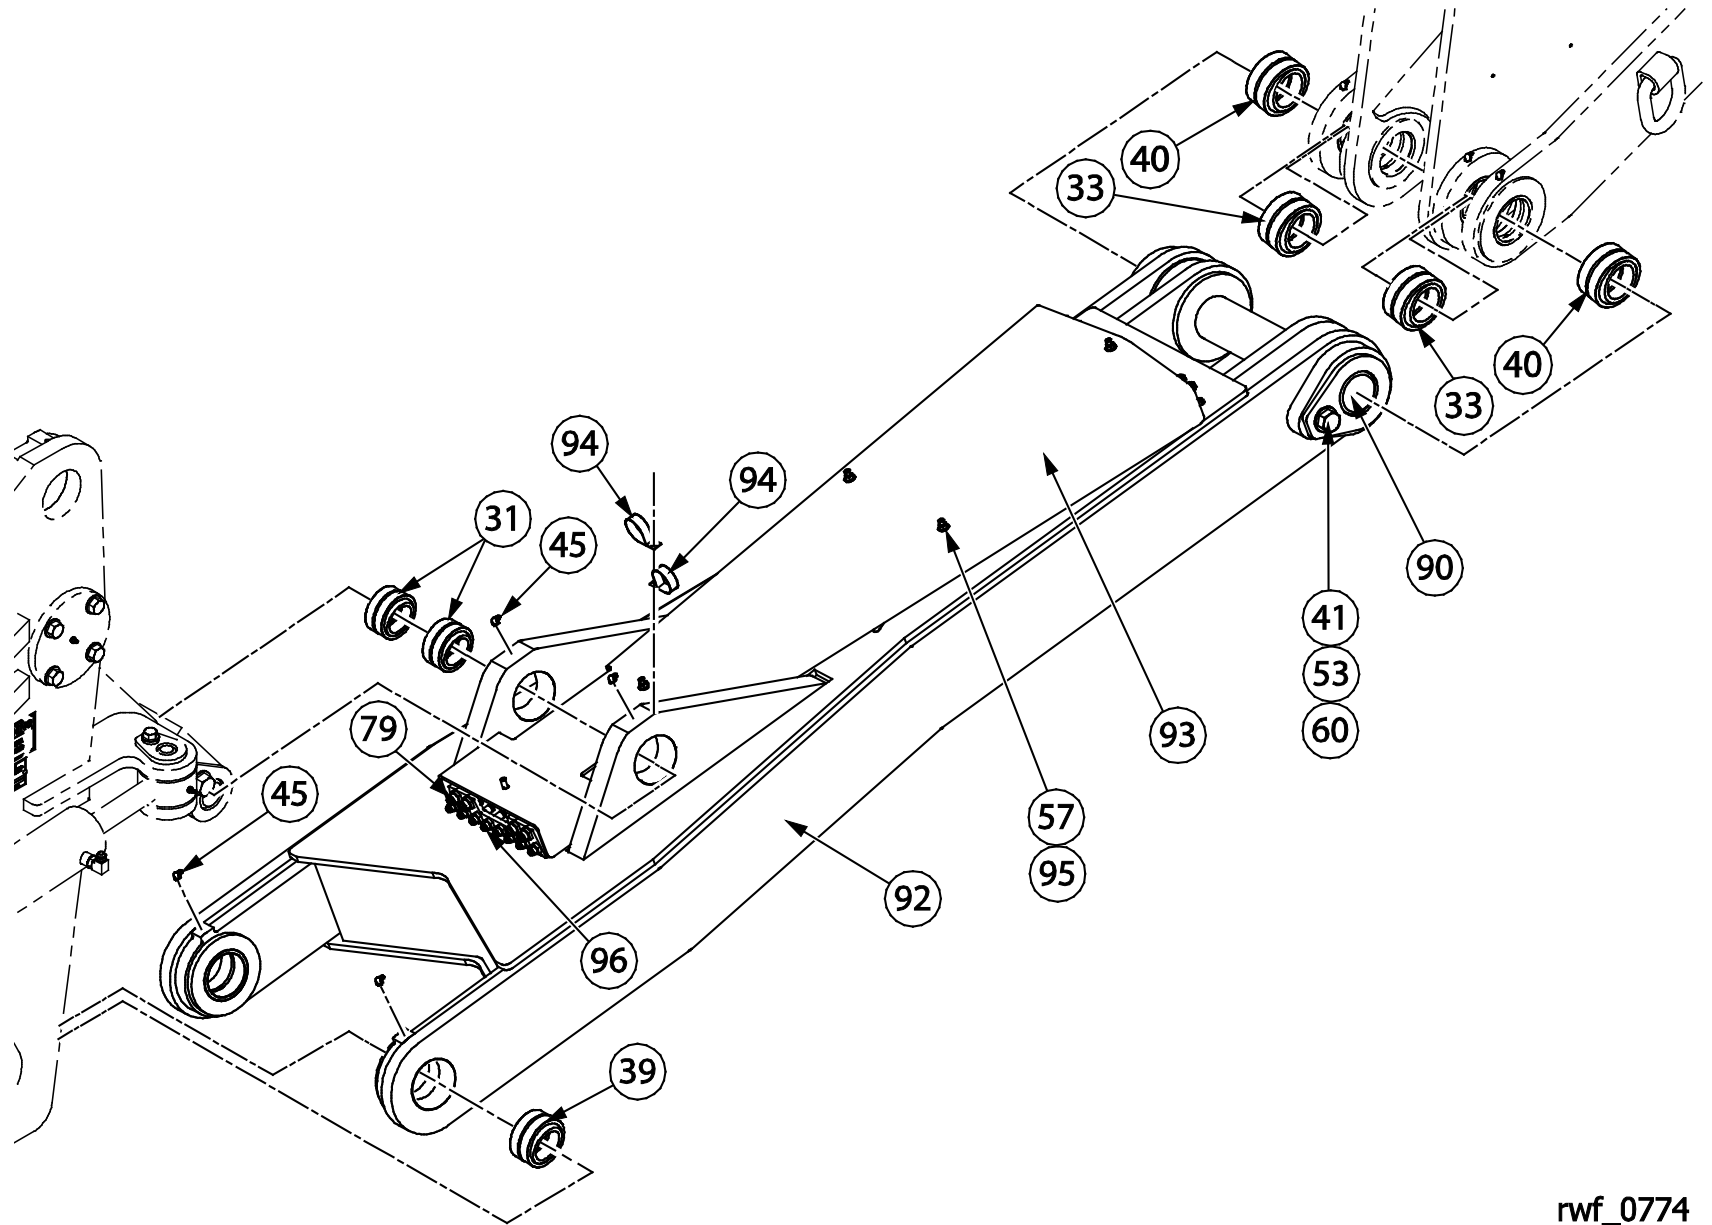

RC750

PARTS MANUAL

Item	Quantity	Part Number	Description
6	2	114760	SWING CYLINDERS (SEE SECTION 6 FOR ASSEMBLY BREAKDOWN)
13	2	116614	BUSHING RETAINER
15	2	114855	PIN ASSEMBLY
24	2	114860	PIN ASSEMBLY
35	4	15178	BUSHING
37	4	15351	BUSHING
42	4	114858	BOLT SPACER
43	2	114862	BOLT SPACER
50	2	80090	HEX HEAD BOLT
51	4	80110	HEX HEAD BOLT
58	2	80581	WASHER
59	4	80582	WASHER
75	2	90413	SWIVEL RUN TEE
79	4	90469	STRAIGHT BULKHEAD ADAPTER

rwf_0772

Item	Quantity	Part Number	Description
5	2	12235	MAIN LIFT CYLINDERS (SEE SECTION 8 FOR ASSEMBLY BREAKDOWN)
6	2	114760	SWING CYLINDERS (SEE SECTION 6 FOR ASSEMBLY BREAKDOWN)
11	2	13414	TRUNNION CAP
13	2	116614	BUSHING RETAINER
15	2	114855	PIN ASSEMBLY
17	2	12271	PIN ASSEMBLY
23	2	114856	PIN ASSEMBLY
24	2	114860	PIN ASSEMBLY
25	2	114863	PIN ASSEMBLY
32	1	12006	SWIVEL BUSHING
35	4	15178	BUSHING
36	2	15181	BUSHING
37	4	15351	BUSHING
39	2	112755	BUSHING
41	4	114851	BOLT SPACER
42	4	114858	BOLT SPACER
43	4	114862	BOLT SPACER
44	5	80680	STRAIGHT GREASE FITTING
45	2	80682	90° GREASE FITTING
46	2	80770	RIVET
50	4	80090	HEX HEAD BOLT
51	12	80110	HEX HEAD BOLT
52	2	80157	HEX HEAD BOLT
53	2	80155	HEX HEAD BOLT
58	4	80581	WASHER
59	12	80582	WASHER
60	2	80584	WASHER
87	2	11983	WARNING SWING AREA DECAL
97	1	30994	MAIN MAST WELDMENT
98	1	9901092	ATTITUDE CYLINDER (SEE SECTION 3 FOR ASSEMBLY BREAKDOWN)

rwf_0773

Item	Quantity	Part Number	Description
27	1	116155	PIN ASSEMBLY
32	1	12006	SWIVEL BUSHING
34	2	12025	BUSHING
44	2	80680	STRAIGHT GREASE FITTING
98	1	9901092	ATTITUDE CYLINDER
*	1	12492	<ul style="list-style-type: none">• SEAL KIT