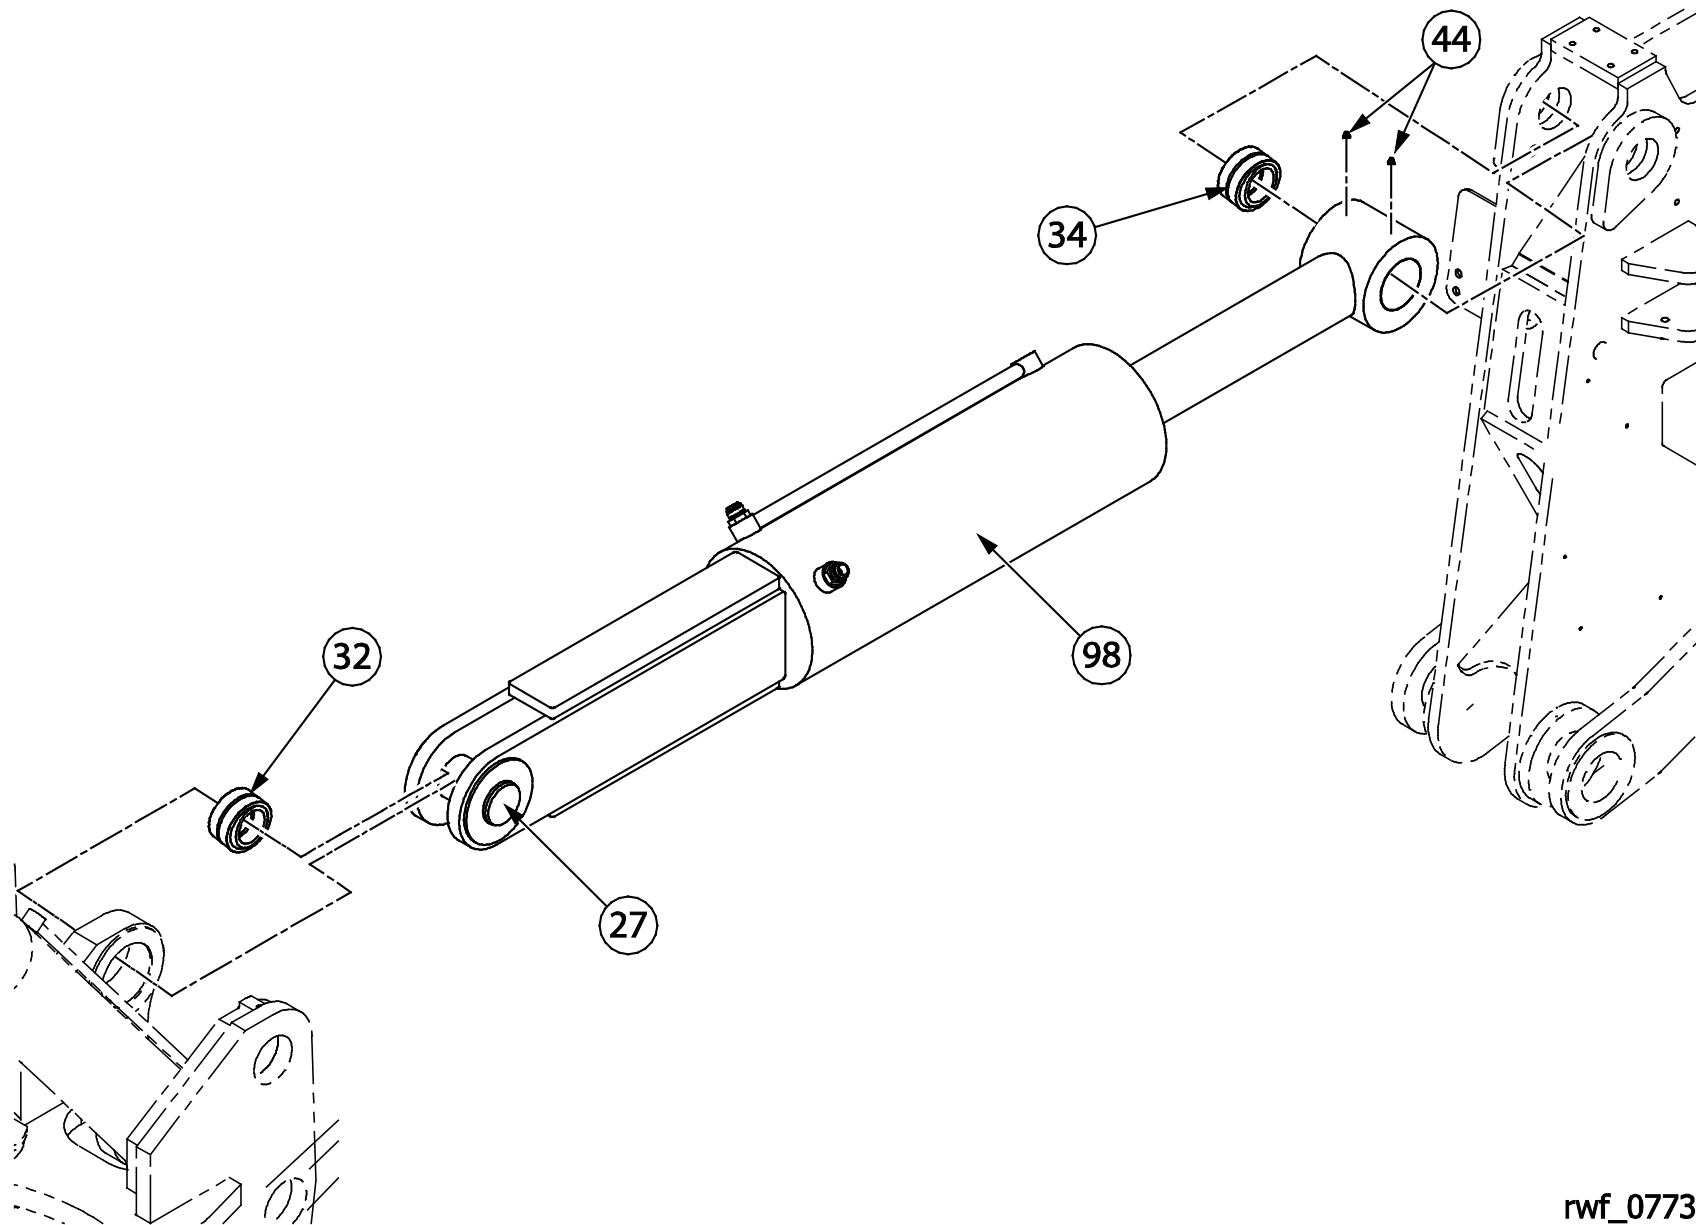

RC750

PARTS MANUAL

Item	Quantity	Part Number	Description
6	2	114760	SWING CYLINDERS (SEE SECTION 6 FOR ASSEMBLY BREAKDOWN)
13	2	116614	BUSHING RETAINER
15	2	114855	PIN ASSEMBLY
24	2	114860	PIN ASSEMBLY
35	4	15178	BUSHING
37	4	15351	BUSHING
42	4	114858	BOLT SPACER
43	2	114862	BOLT SPACER
50	2	80090	HEX HEAD BOLT
51	4	80110	HEX HEAD BOLT
58	2	80581	WASHER
59	4	80582	WASHER
75	2	90413	SWIVEL RUN TEE
79	4	90469	STRAIGHT BULKHEAD ADAPTER

rwf_0772

Item	Quantity	Part Number	Description
5	2	12235	MAIN LIFT CYLINDERS (SEE SECTION 8 FOR ASSEMBLY BREAKDOWN)
6	2	114760	SWING CYLINDERS (SEE SECTION 6 FOR ASSEMBLY BREAKDOWN)
11	2	13414	TRUNNION CAP
13	2	116614	BUSHING RETAINER
15	2	114855	PIN ASSEMBLY
17	2	12271	PIN ASSEMBLY
23	2	114856	PIN ASSEMBLY
24	2	114860	PIN ASSEMBLY
25	2	114863	PIN ASSEMBLY
32	1	12006	SWIVEL BUSHING
35	4	15178	BUSHING
36	2	15181	BUSHING
37	4	15351	BUSHING
39	2	112755	BUSHING
41	4	114851	BOLT SPACER
42	4	114858	BOLT SPACER
43	4	114862	BOLT SPACER
44	5	80680	STRAIGHT GREASE FITTING
45	2	80682	90° GREASE FITTING
46	2	80770	RIVET
50	4	80090	HEX HEAD BOLT
51	12	80110	HEX HEAD BOLT
52	2	80157	HEX HEAD BOLT
53	2	80155	HEX HEAD BOLT
58	4	80581	WASHER
59	12	80582	WASHER
60	2	80584	WASHER
87	2	11983	WARNING SWING AREA DECAL
97	1	30994	MAIN MAST WELDMENT
98	1	9901092	ATTITUDE CYLINDER (SEE SECTION 3 FOR ASSEMBLY BREAKDOWN)

rwf_0773

Item	Quantity	Part Number	Description
27	1	116155	PIN ASSEMBLY
32	1	12006	SWIVEL BUSHING
34	2	12025	BUSHING
44	2	80680	STRAIGHT GREASE FITTING
98	1	9901092	ATTITUDE CYLINDER
*	1	12492	<ul style="list-style-type: none">• SEAL KIT