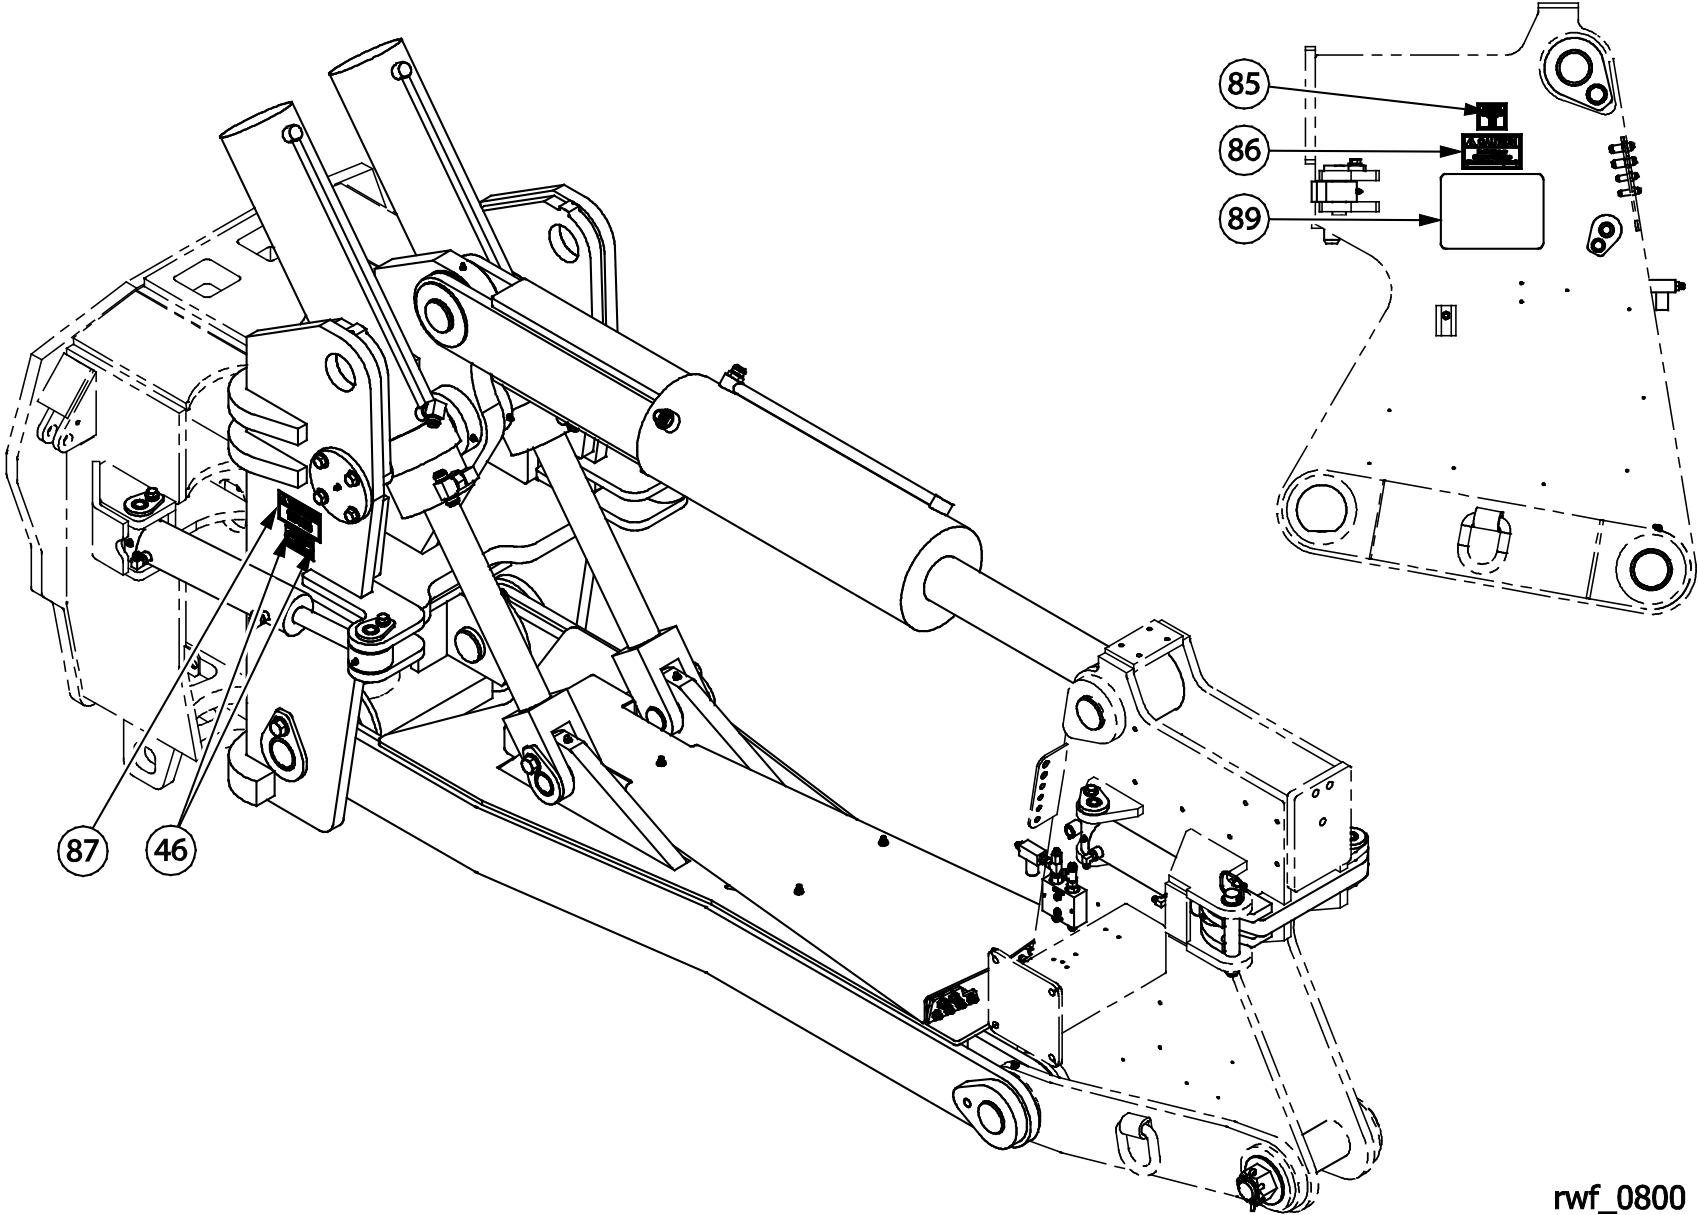

Item	Quantity	Part Number	Description
75	1	90413	SWIVEL RUN TEE
76	1	90524	RUN TEE
78	1	90359	STRAIGHT SWIVEL REDUCER ADAPTER
79	2	90469	STRAIGHT BULKHEAD ADAPTER
90	1	140501	PIN ASSEMBLY
96	2	90468	STRAIGHT BULKHEAD ADAPTER
98	1	9901092	ATTITUDE CYLINDER (SEE SECTION 3 FOR ASSEMBLY BREAKDOWN)

rwf_0799

Item	Quantity	Part Number	Description
6	2	114760	SWING CYLINDERS
*	1 EACH	123814	• SEAL KIT
29	1 EACH	10722	SWIVEL BUSHING
37	2 EACH	15351	BUSHING
44	1 EACH	80680	STRAIGHT GREASE FITTING
45	1 EACH	80682	90° GREASE FITTING
72	2 EACH	90246	90° ADAPTER

rwf_0126

Item	Quantity	Part Number	Description
1	1	12001	SWIVEL BUSHING
2	2	16311	BUSHING
3	1	14126	SEAL KIT

rwf_0801

Item	Quantity	Part Number	Description
5	2	12235	LIFT CYLINDER
*	1 EACH	12217	• BARREL WELDMENT
*	1 EACH	12321	• ROD WELDMENT
*	1 EACH	12303	• PISTON
*	1 EACH	12480	• STOVER NUT
*	1 EACH	12253	• GLAND
*	1 EACH	12488	• SEAL KIT
17	1 EACH	12271	PIN ASSEMBLY
31	1 EACH	12003	SWIVEL BUSHING
41	1 EACH	114851	BOLT SPACER
52	1 EACH	80157	HEX HEAD BOLT
60	1 EACH	80584	WASHER
73	2 EACH	90252	90° ADAPTER
74	1 EACH	90405	SWIVEL BRANCH TEE

rwf_0125

Item	Quantity	Part Number	Description
1	1	80658	COTTER PIN
2	1	80509	STANDARD NUT
3	1	112762	WEDGE
4	1	12494	SEAL KIT
5	1	16909	CYLINDER ASSEMBLY
6	2	16311	BUSHING
7	1	80682	90° GREASE FITTING
8	1	12245	GLAND